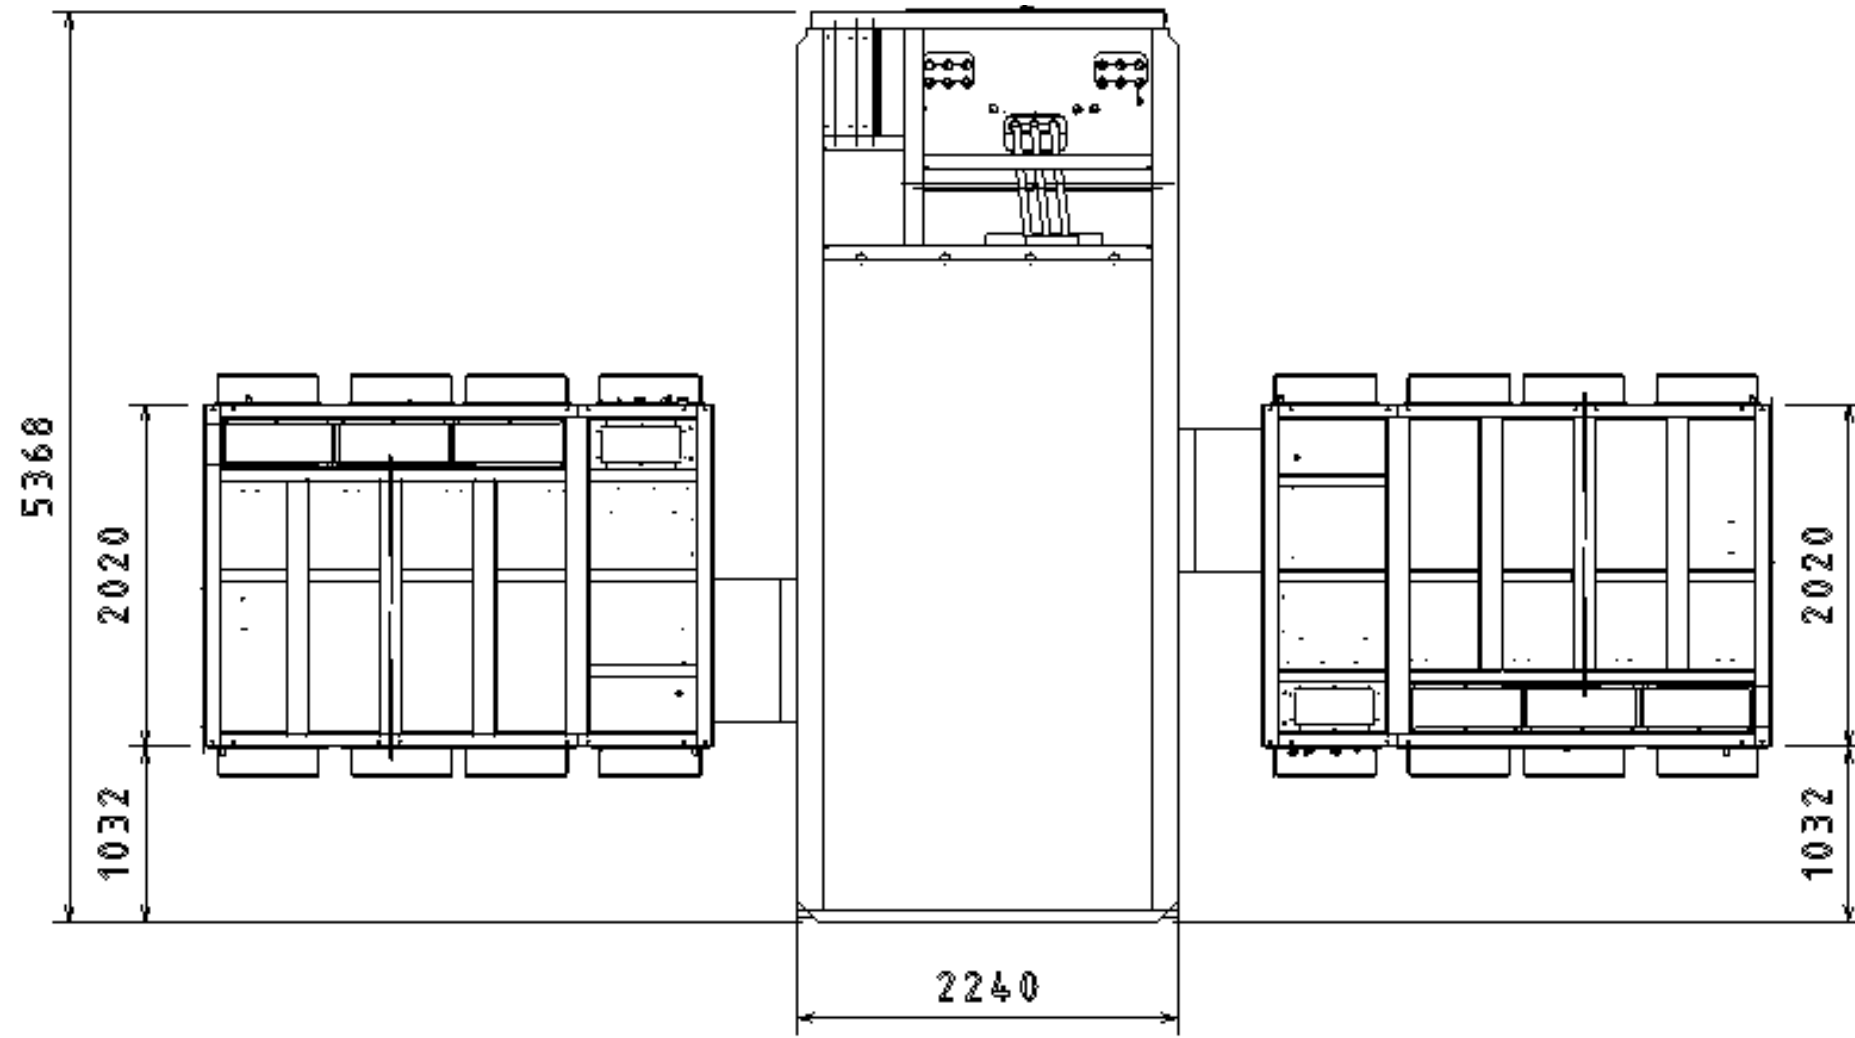

*MV TWIN SKID COMPACT GEN3+ HEMK GEN3*

BOTTOM VIEW

FRONT VIEW

LEFT VIEW

*MV TWIN SKID COMPACT GEN3+ HEMK GEN3*

SCALE 1:50 @ A3